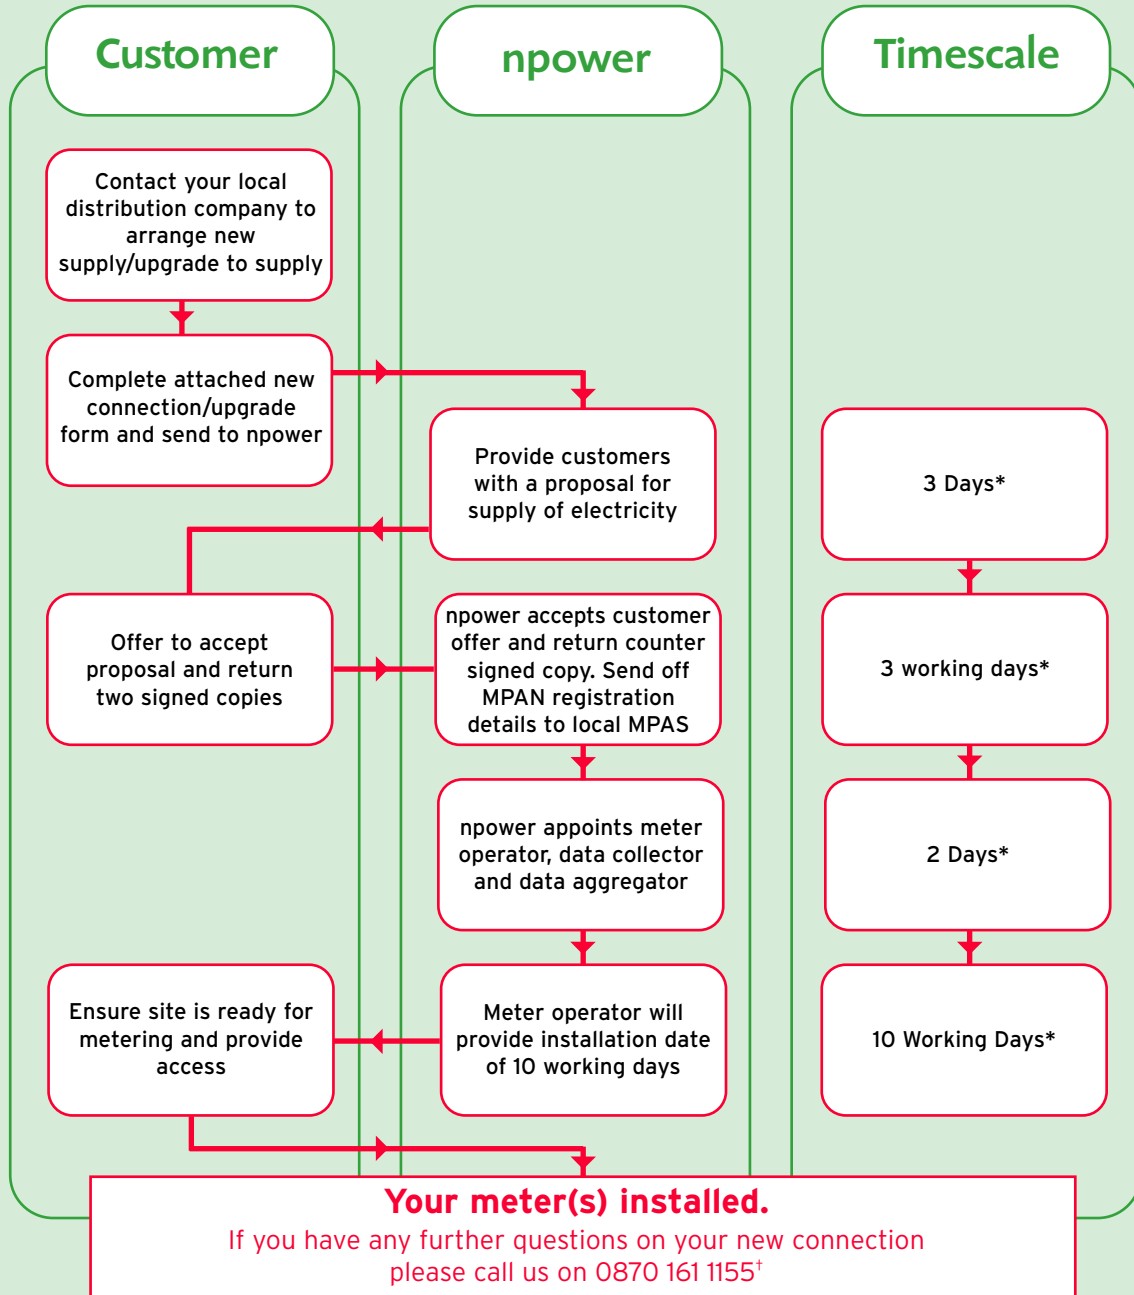

Electricity new connection process

The following chart illustrates the process for setting up a new electricity connection and responsibilities with each party. Please follow the guidelines under 'customer'.